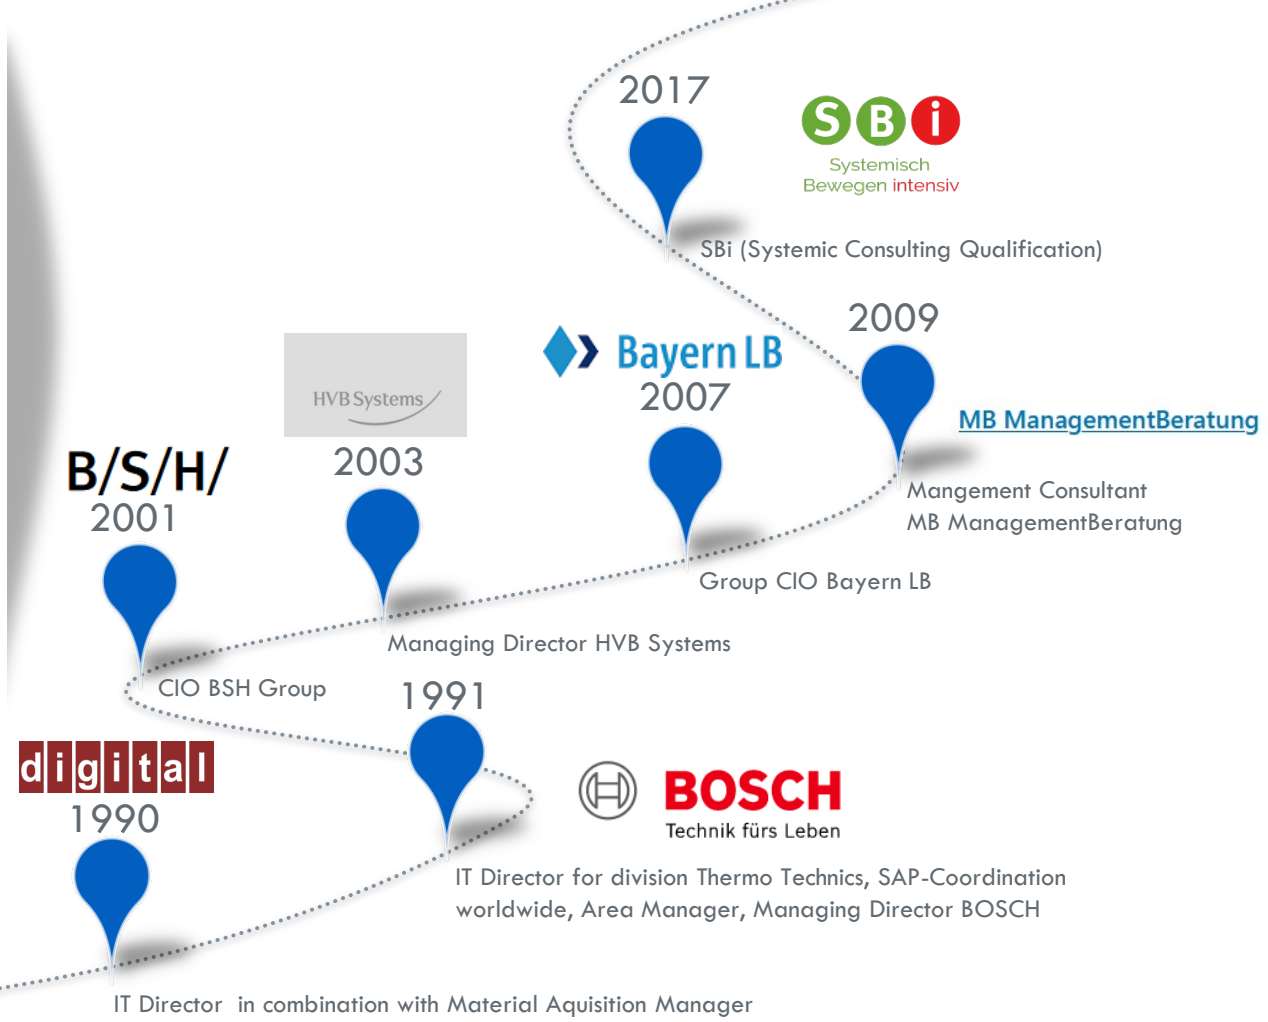

MALIKA BAUER
ASSOCIATE PARTNER

MAIN AREAS OF EXPERTISE

Malika's area of expertise is the support and implementation of IT transition programs for global players. Her focus is on the needs of people in the context of their relevant environments. This enables her to motivate people to perform at their best and to relieve them of the fear of uncertainty in change processes. Malika has more than 30 years management experience, including 14 years in top management of large global acting companies.

Slogan/Quote:
You cannot give more days to your life, but you can give more life to your days!