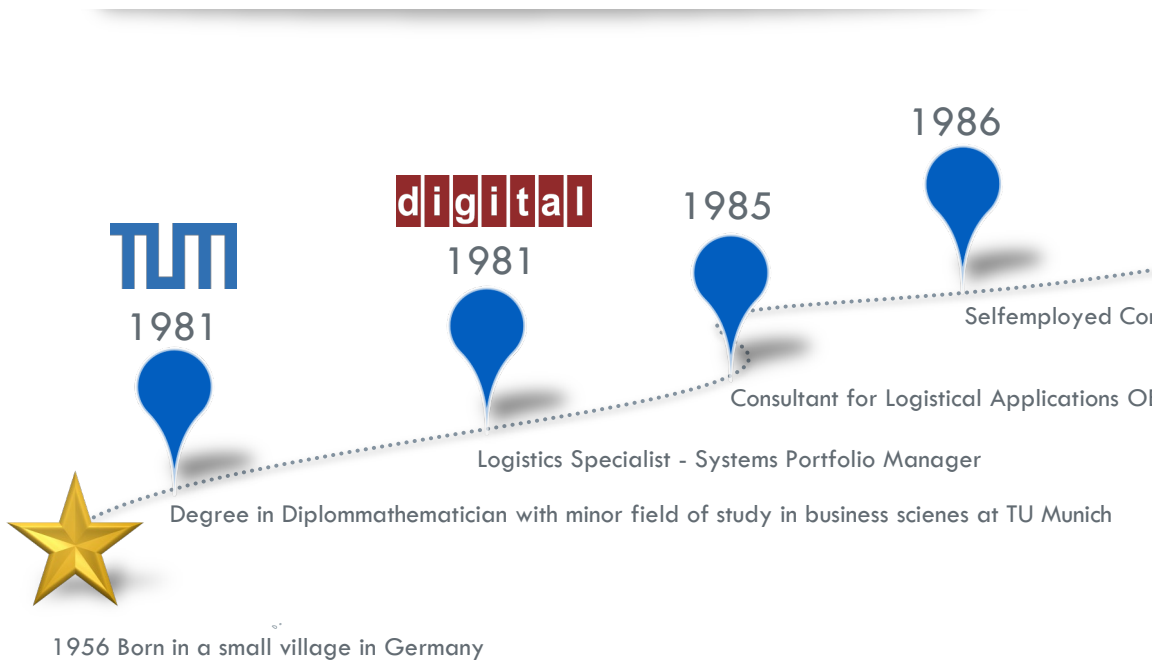

MALIKA BAUER
ASSOCIATE PARTNER

MAIN AREAS OF EXPERTISE

Malika's area of expertise is the support and implementation of IT transition programs for global players. Her focus is on the needs of people in the context of their relevant environments. This enables her to motivate people to perform at their best and to relieve them of the fear of uncertainty in change processes. Malika has more than 30 years management experience, including 14 years in top management of large global acting companies.

Slogan/Quote:
You cannot give more days to your life, but you can give more life to your days!